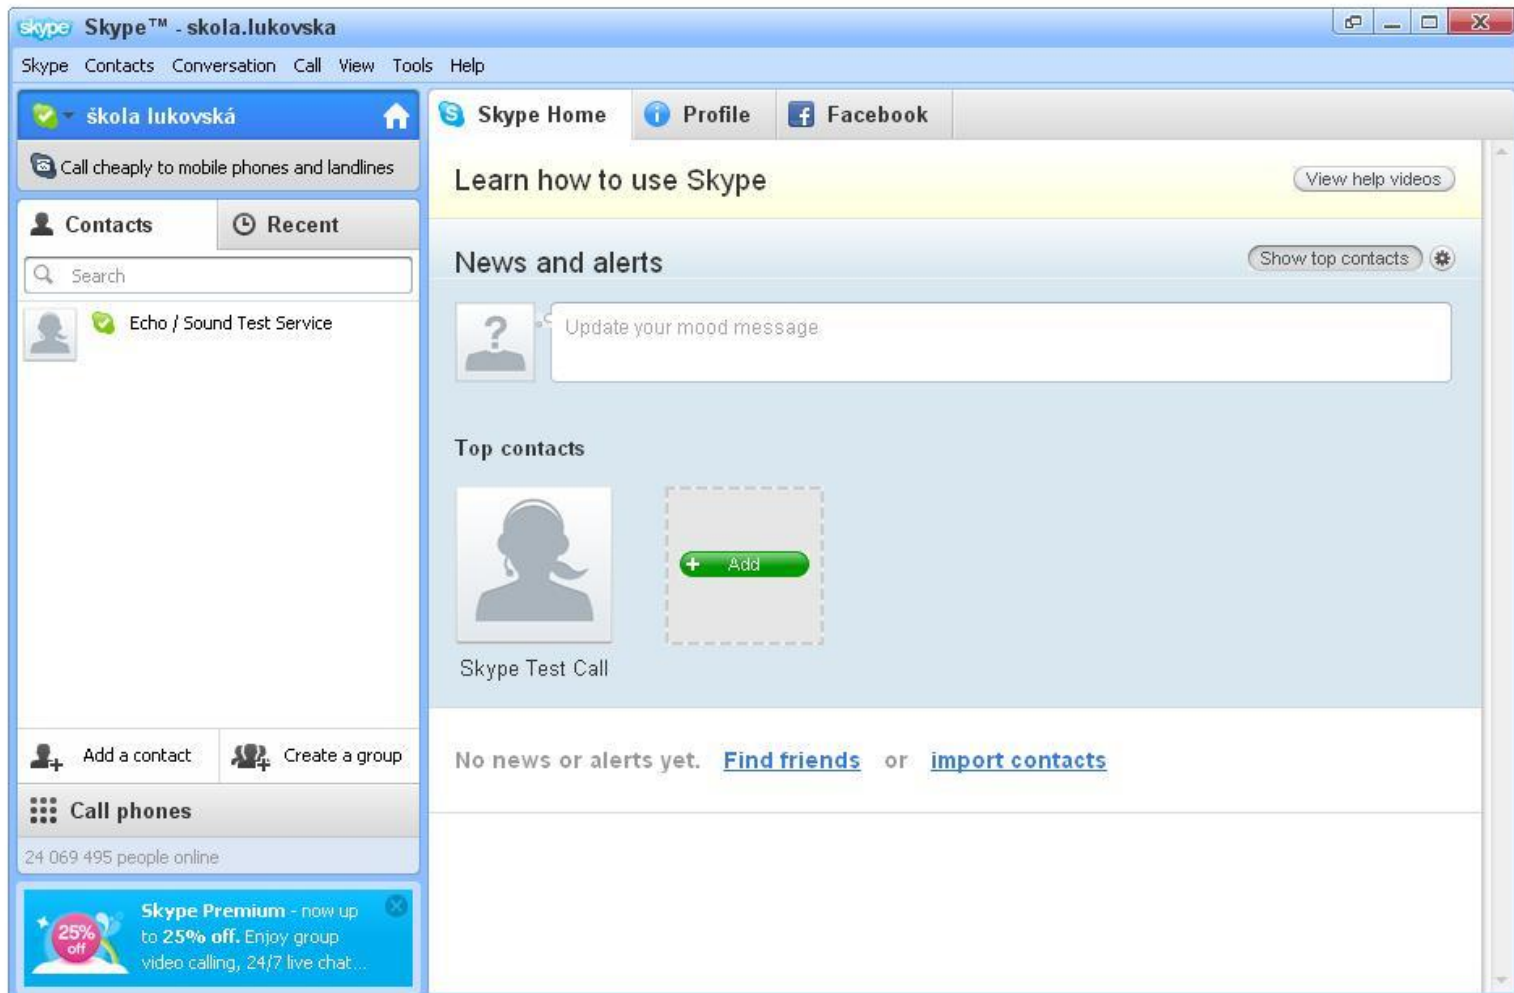

JAK POUŽÍVAT SKYPE?